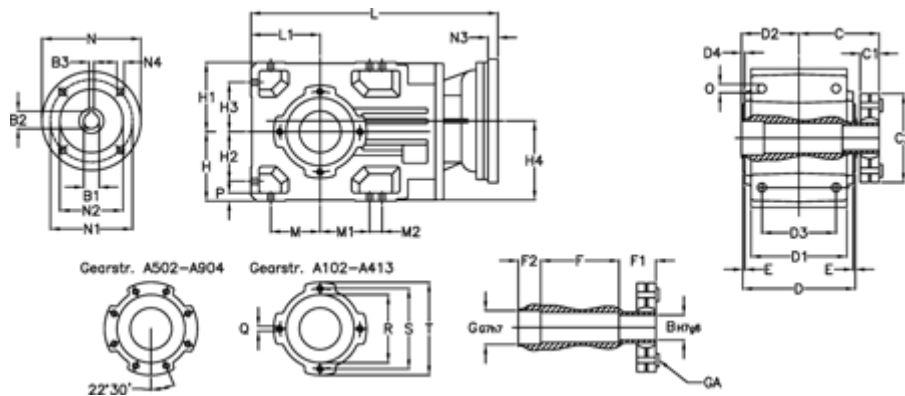

Article number: 296003520185220
 Description: Bevel helical gearbox
 A353US-201,8-P63B5

Measures

B = 40	D1 = 166	F2 = 53	L = 417.0	N3 = 4
B1 = 11	D2 = 80	G = 42	L1 = 100	N4 = M8x19
B2 = 12.8	D3 = 135	GA = 43	M = 73.0	O = 12.0
B3 = 4	d4 = 5.0	H = 100	M1 = 73.0	P = 11
C = 70.0	Description = A353 US-xx P63 B5	H1 = 100	M2 = 11	Q = M10x17
C1 = 24	E = 3.5	H2 = 73.0	N = 140	R = 110
C2 = 90.0	F = 12.0	H3 = 73.0	N1 = 115	S = 130
D = 173	F1 = 48.0	H4 = 114.0	N2 = 95	T = 150